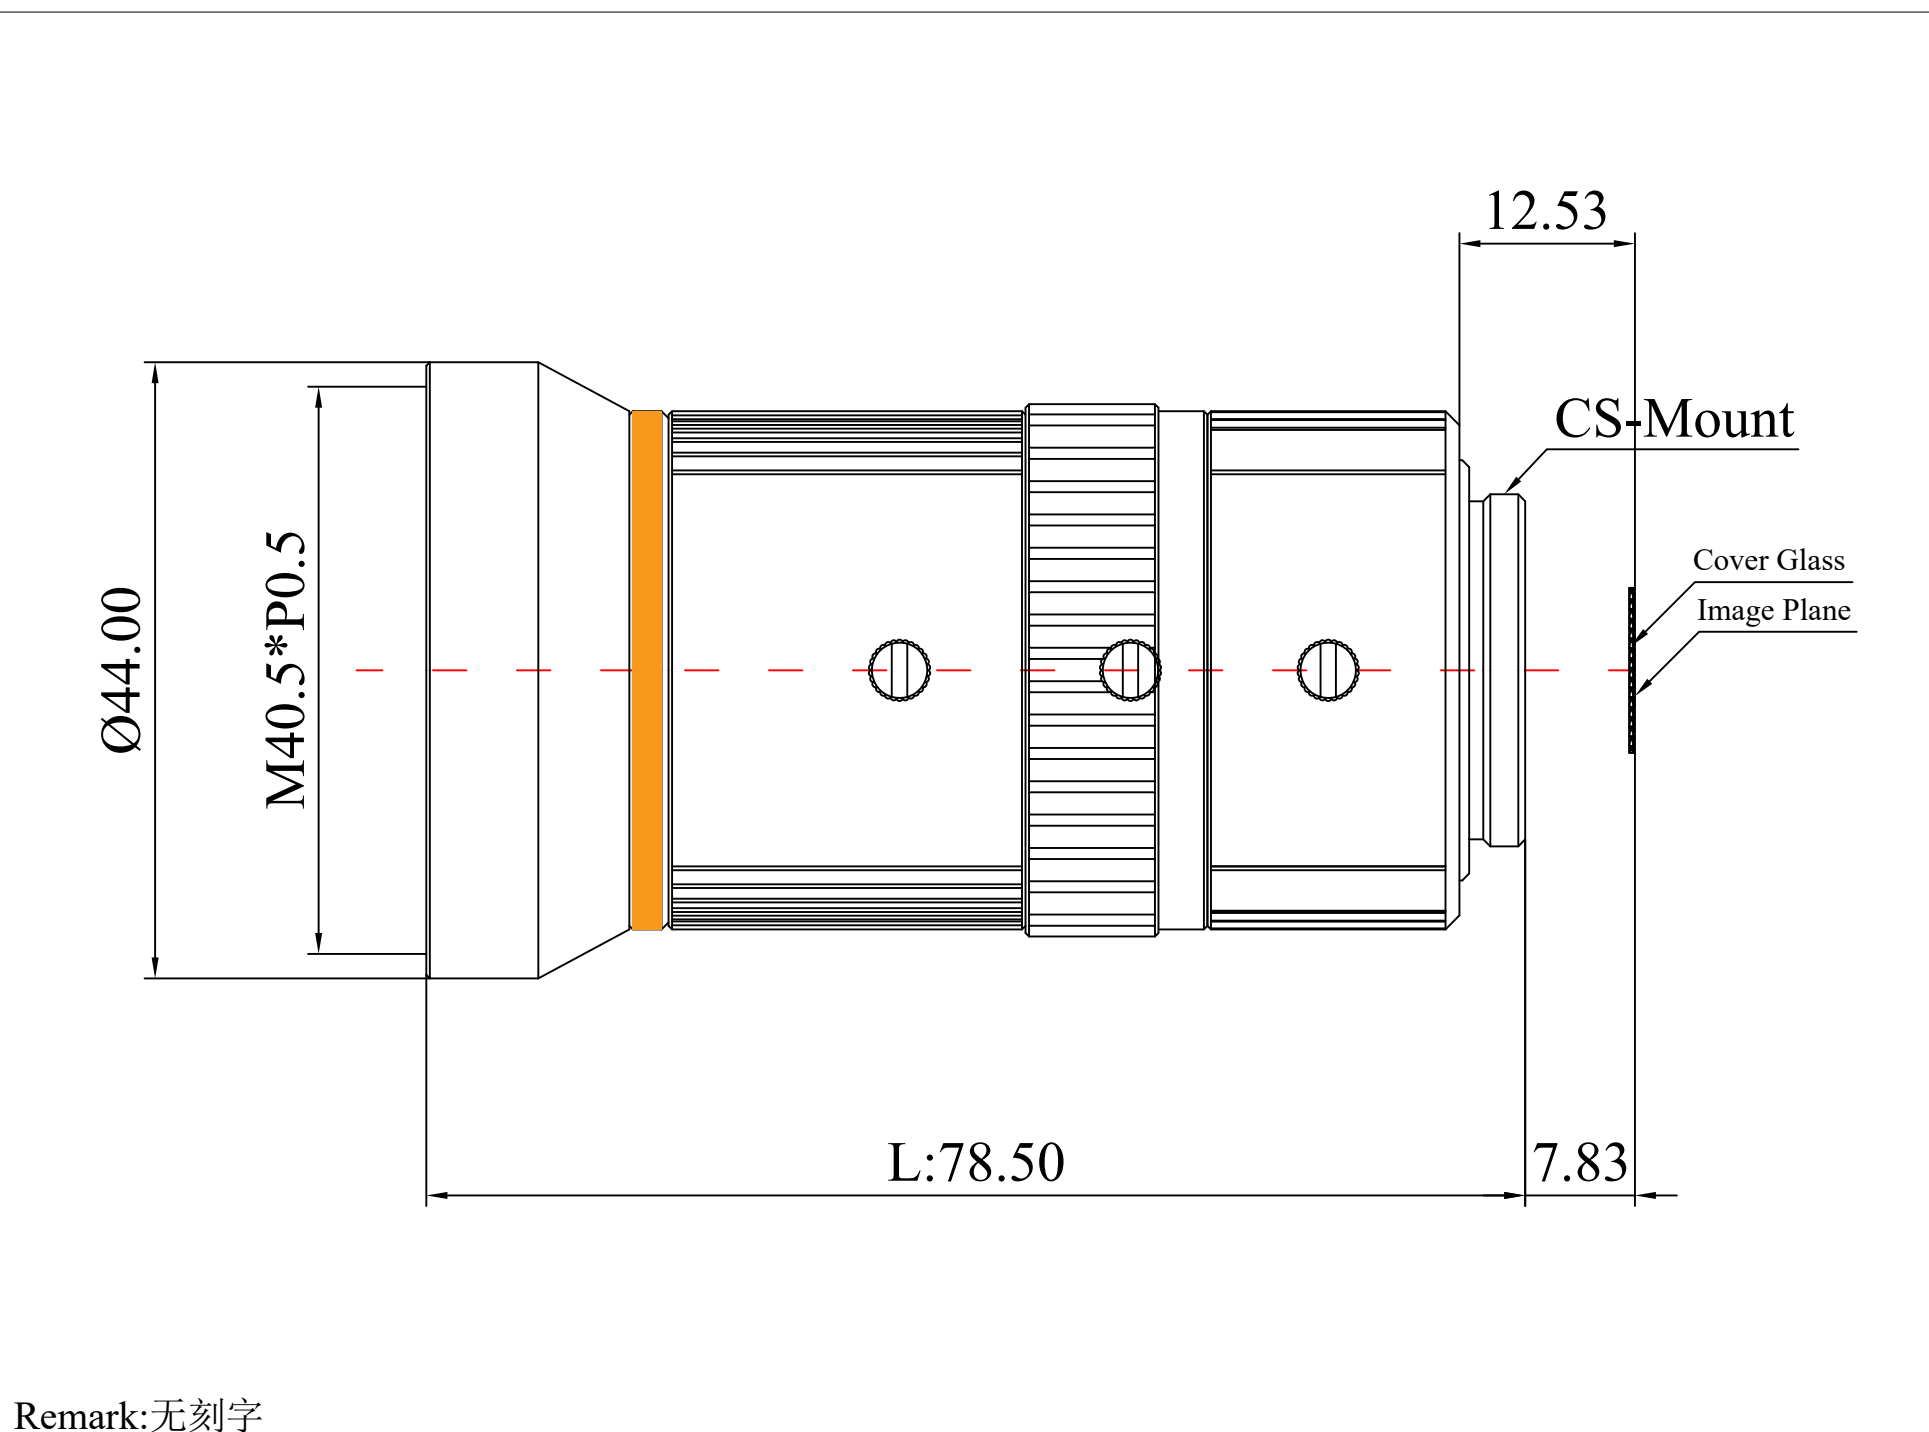

1	Type	Vari-Focal Lens	
2	EFL	5~50mm	
3	F.NO	F1.4	
4	Resolution	MP	
5	Image Format	1/2.5"	
6	BFL (O)	7.83	
7	FFL (M)	12.53	
8	F.O.V	1/2.5"	55°-5.5°
9			
10			
11	M.O.D	0.2m	
12	Mount Type	CS	
13	Dimension Figure	φ44.0*L78.50	
14	Weight	175g	
15	Iris Operation	Manual	
16	Zoom Operation	Manual	
17	Focus Operation	Manual	
18	Operating Temperature	-20° ~ +85°	
19	Storage Temperature	-20° ~ +85°	

Scale	Remark	Tolerances	Date	Revised		福州创安光电科技有限公司 FUZHOU CHUANGAN OPTICS CO., LTD
1: 1	X	0.2	2021-08-16	CH930A Rev1.0		
	X.0	0.15				
Units	X.00	0.10	Design	Linda	2017-09-13	 3D Angle Projection
	X.000	0.001	Checked	Anna	2017-10-03	
mm	Angle	0.5	Approval	Sanmu	2017-12-26	