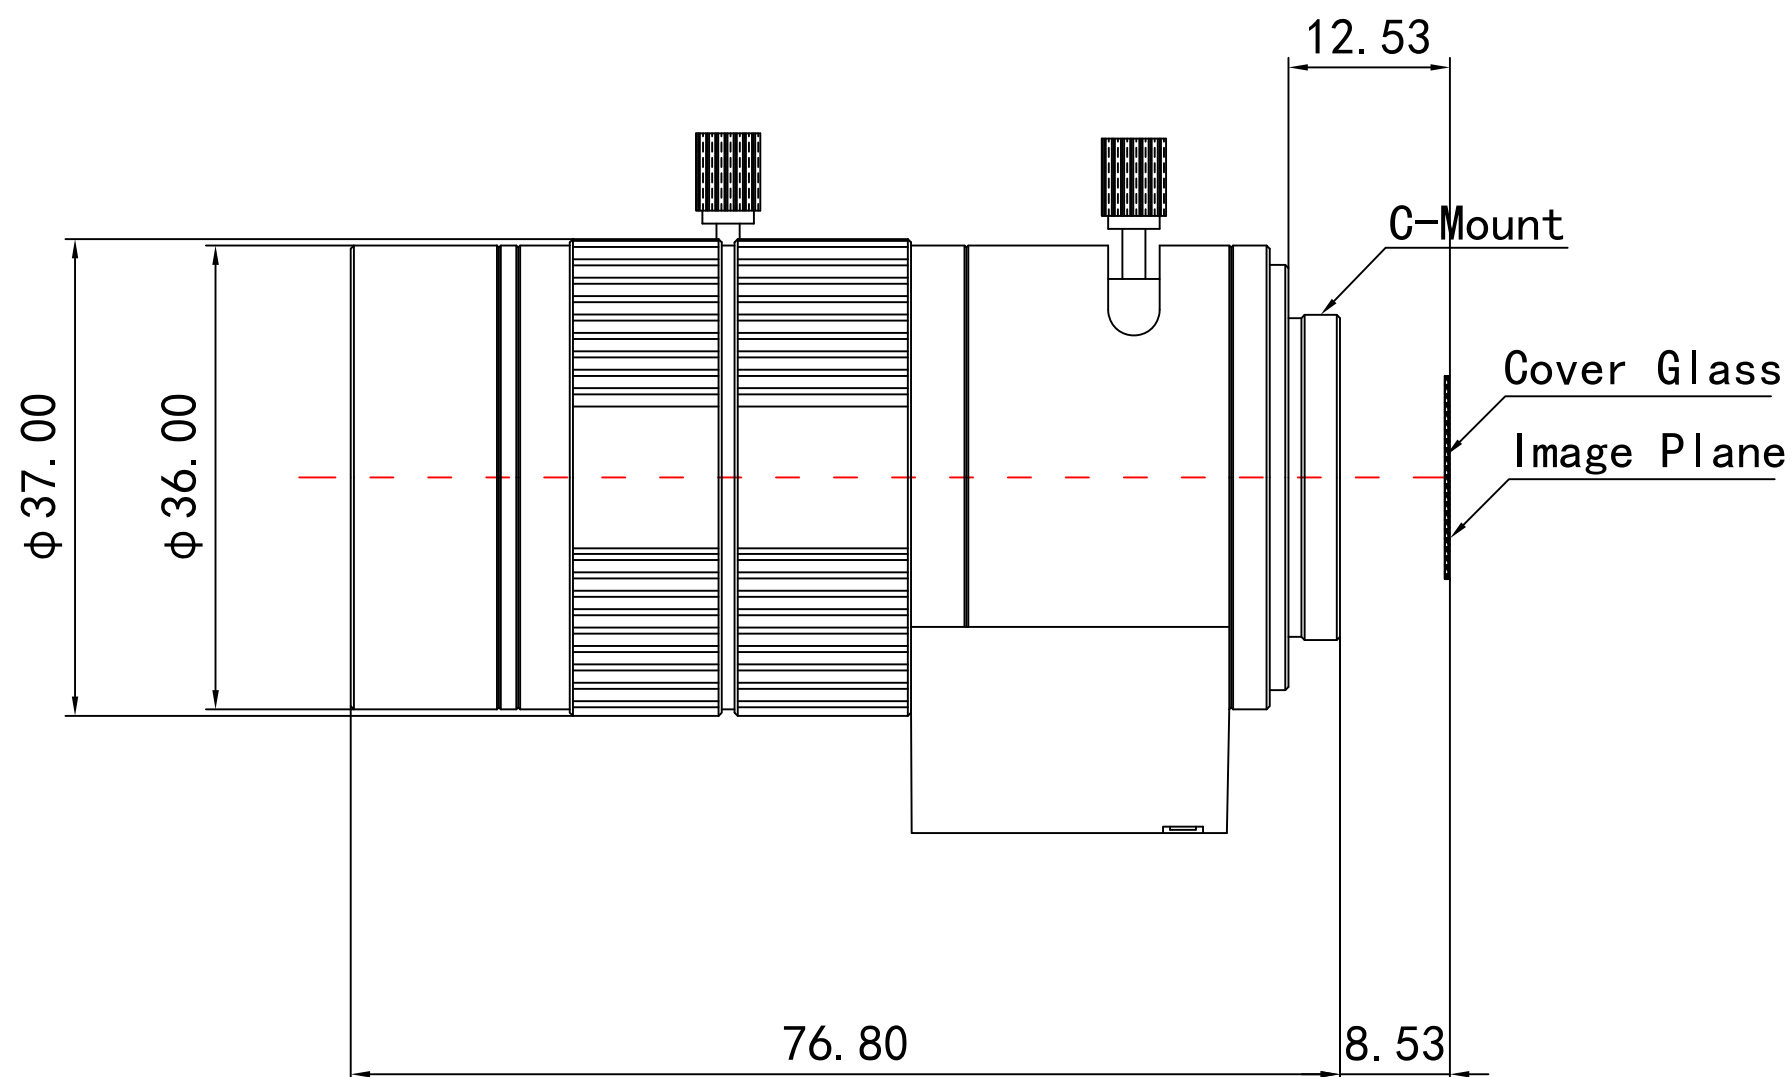

1	Type	Vari-Focal Lens											
2	EFL	5~50mm											
3	F.NO	F1.4											
4	Resolution	MP											
5	Image Format	1/2.5"											
6	BFL (M)	8.53											
7	BFL (O)	12.53											
8	F.O.V	1/2.5"	55°-5.5°										
9													
10													
11	M.O.D	0.2m											
12	Mount Type	CS											
13	Dimension Figure	φ37.0*L76.8											
14	Weight	145g											
15	Iris Operation	Auto											
16	Zoom Operation	Manual	Scale	Remark	Tolerances	Date	Revised		福州创安光电科技有限公司 FUZHOU CHUANGAN OPTICS CO., LTD				
17	Focus Operation	Manual					1: 1	X		0.2	2021-08-16	CH926D Rev1.0	
18	Operating Temperature	-20° ~ +85°					Units	X.00		0.10	Design	Linda	2017-09-13
19	Storage Temperature	-20° ~ +85°	mm	X.000	0.001	Checked	Anna	2017-10-03	 3D Angle Projection				
				Angle	0.5	Approval	Sanmu	2017-12-26					

Remark: 无刻字

3D Angle Projection