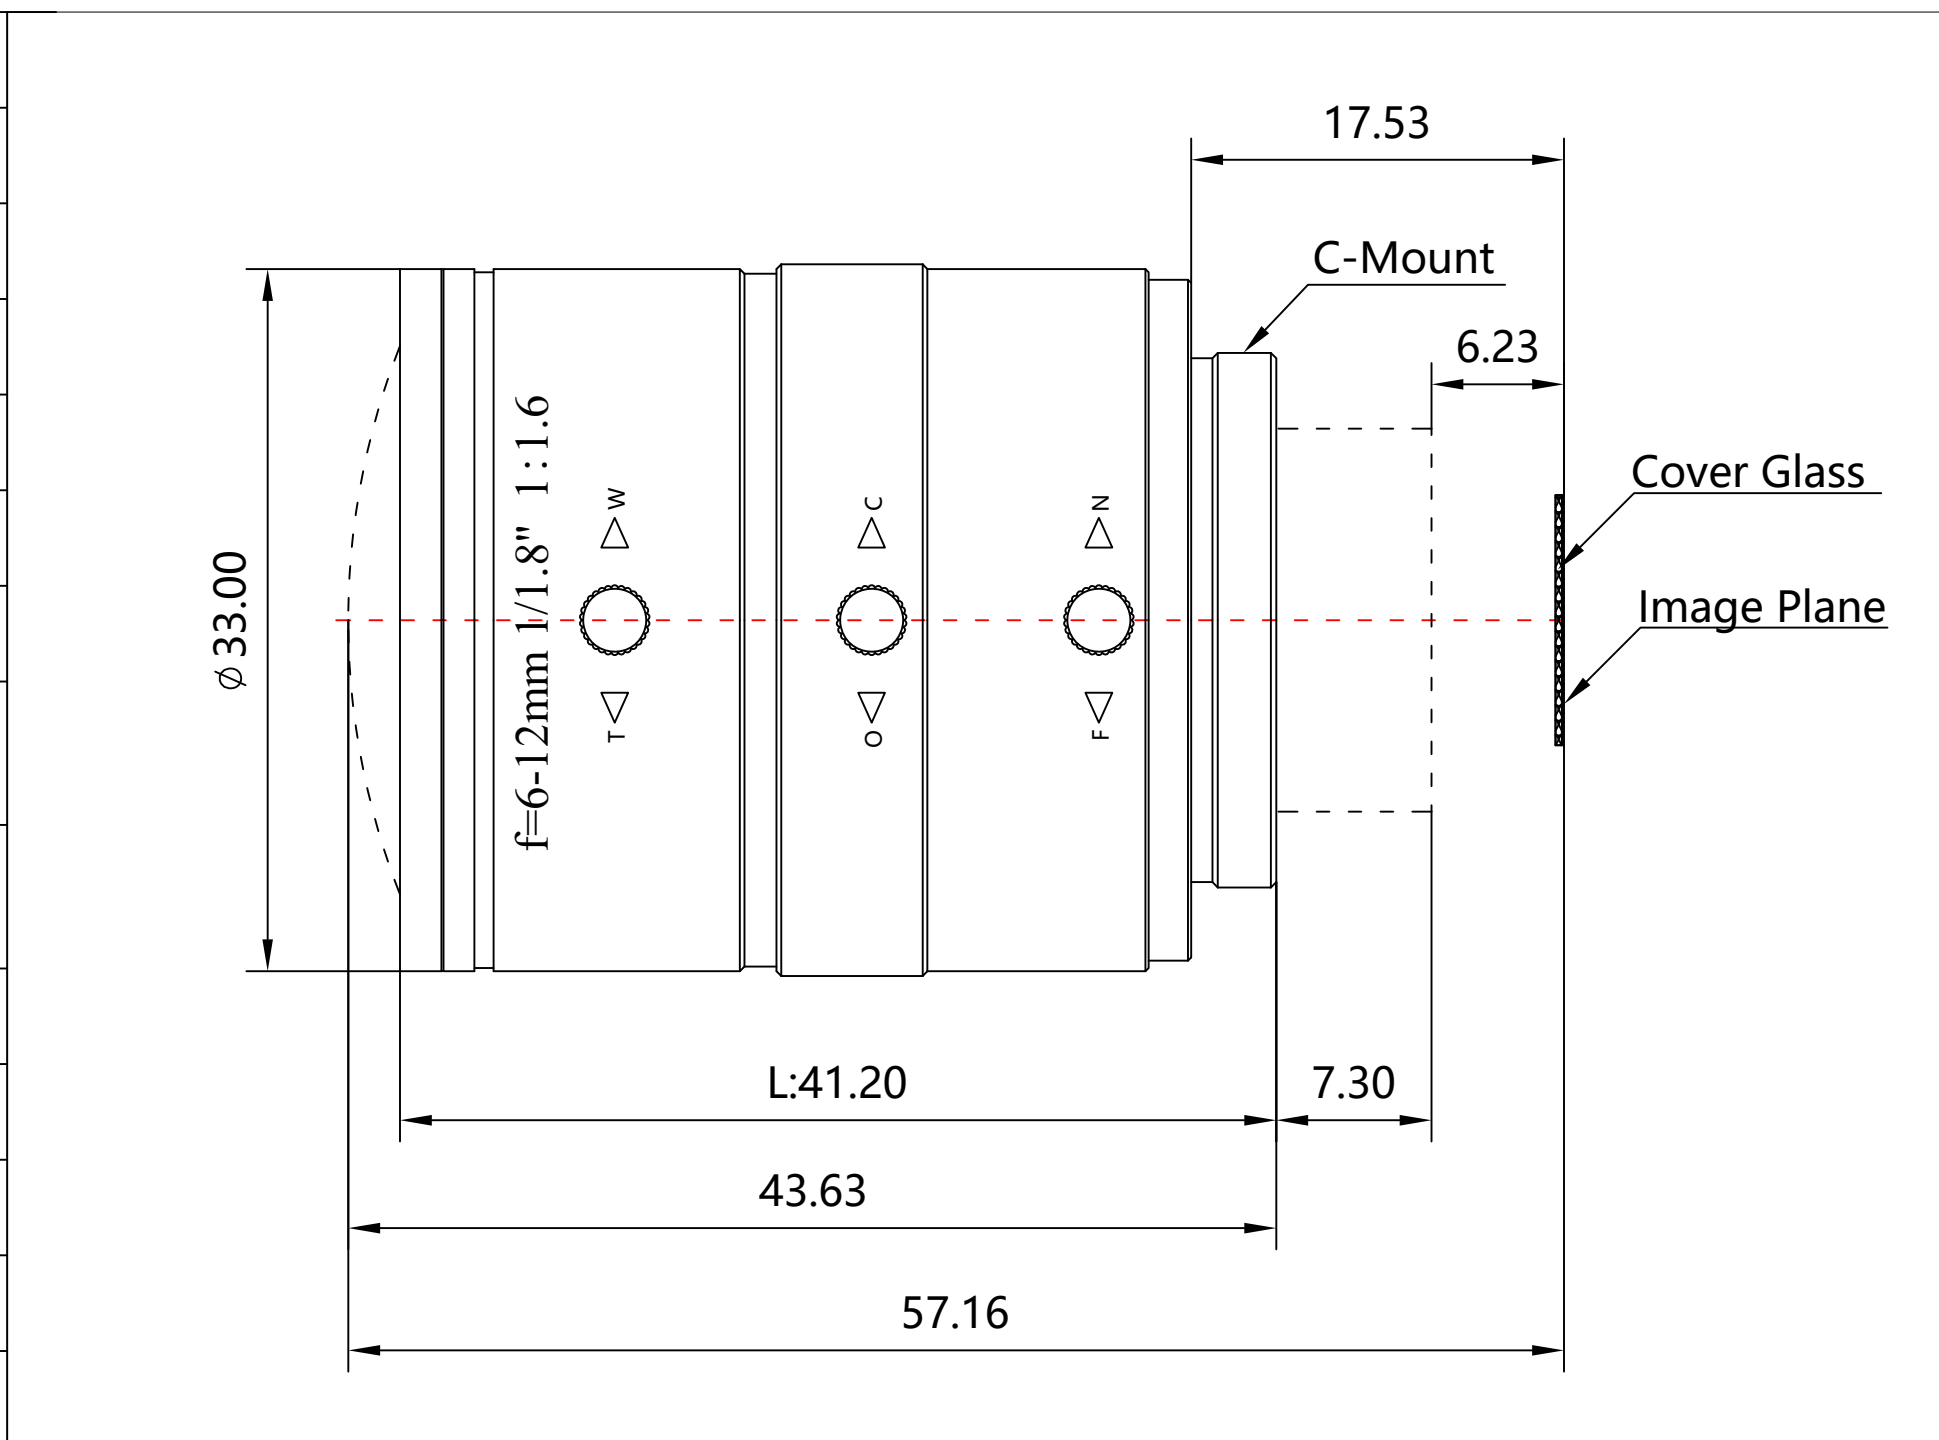

1	Type	Vari-Focal Lens	
2	EFL	6-12mm	
3	F.NO	1:1.6	
4	Resolution	MP	
5	Image Format	1/1.8"	
6	FFL (M)	6.23-17.53mm	
7	BFL (O)	17.53mm	
8	F.V.O (H*V)	W	64.9°*51.1°
9		T	32.4°*24.6°
10			
11	M.O.D	0.3m	
12	Mount Type	C/CS	
13	Dimension Figure	φ33.00*L41.20	
14	Weight	165g	
15	Iris Operation	Manual	

16	Zoom Operation	Fixed	Scale	Remark	Tolerances	Date	Revised		
17	Focus Operation	Auto		1: 1	X	±0.2	2017-04-18	CH3594A Rev1.0	
					X.0	±0.15			
18	Operating Temperature	-20° +85°	Units	X.00	±0.10	Design	Linda	2017-02-10	
				X.000	±0.001	Checked	Anna	2017-03-07	
19	Storage Temperature	-20° +85°	mm	Angle	±0.5	Approval	Sanmu	2017-04-16	